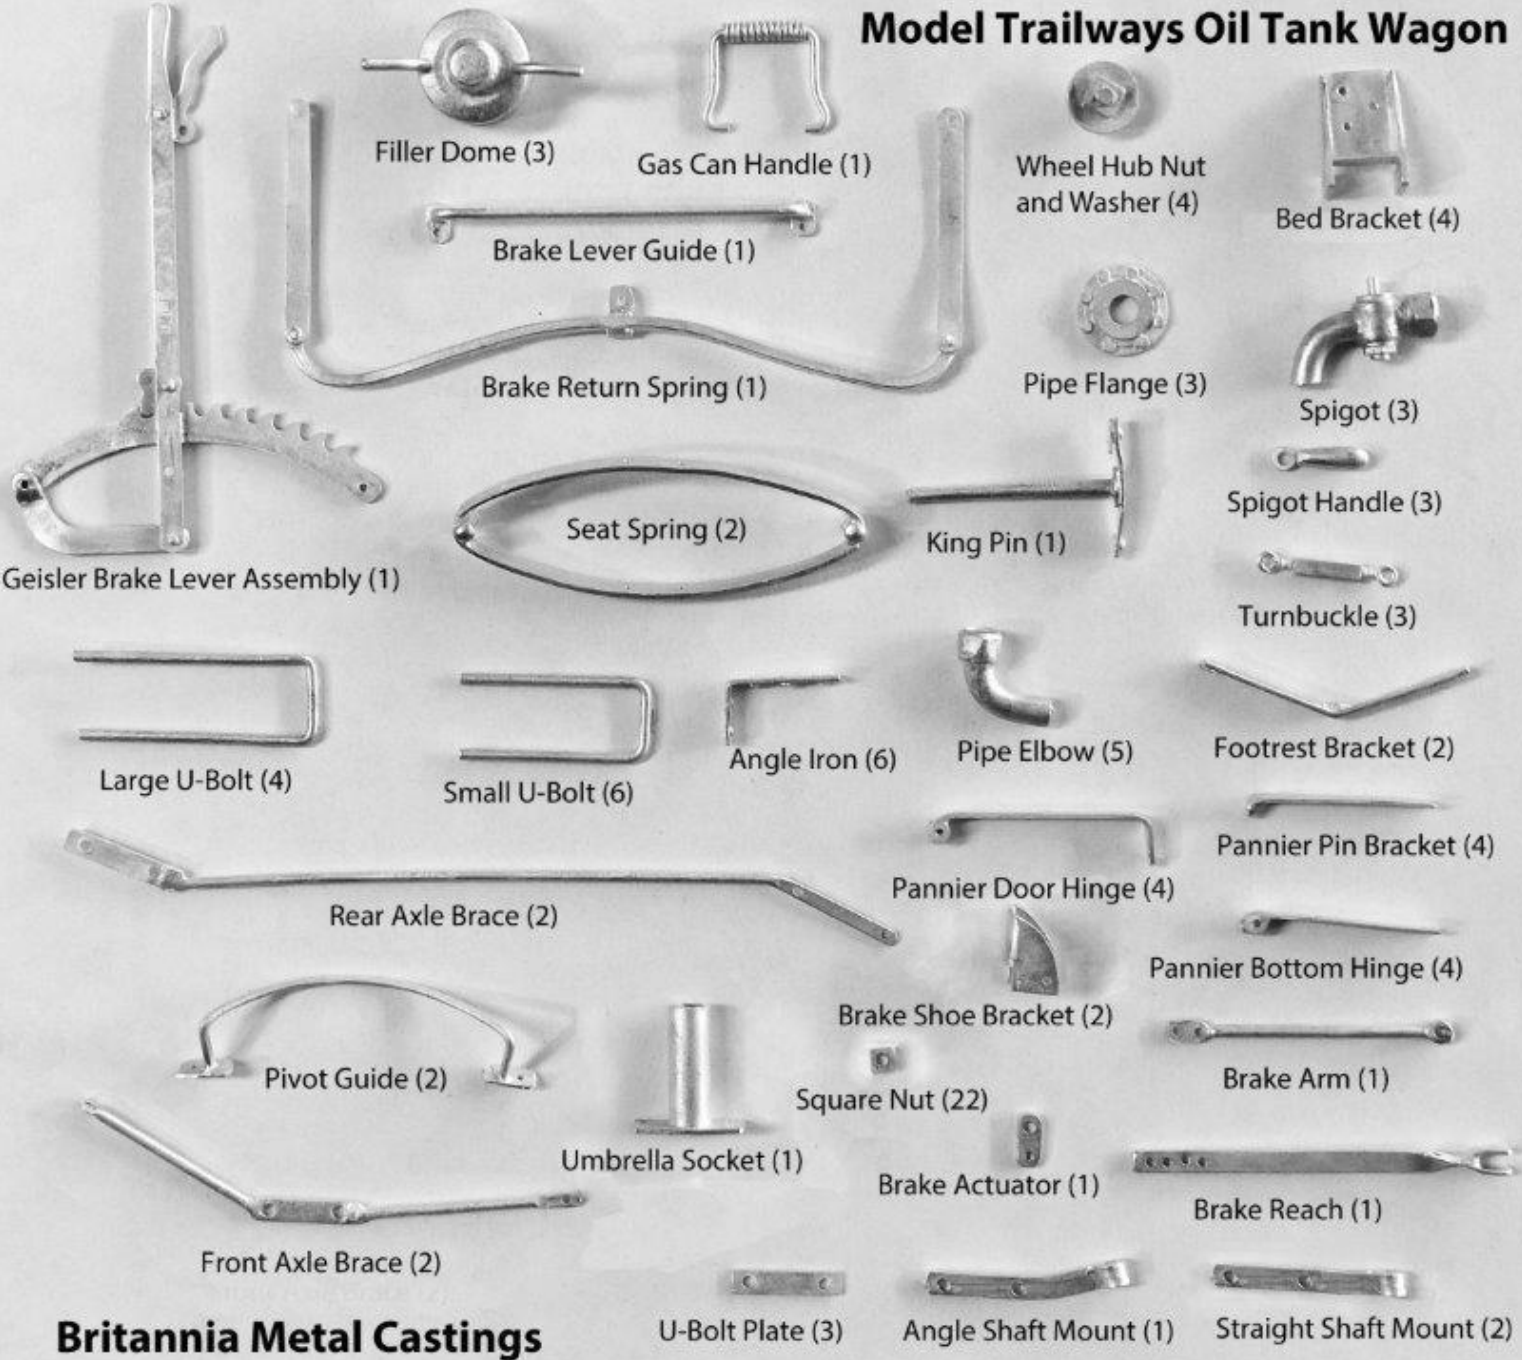

Model Trailways Oil Tank Wagon

Britannia Metal Castings